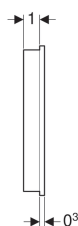

Wall-mounted control panel for Geberit AquaClean Sela

Example image

Application purposes

- For manual, wireless operation of the shower toilet functions
- For exposed installation
- For Geberit AquaClean Sela

Characteristics

- Capacitive user interface
- Surface made of glass
- Connection via bluetooth
- Power supply by battery
- Warning when the battery is low

Technical data

Battery type	CR2032 (3 V)
Service life, supplied battery	~ 2 years
Protection degree	IPX4
Relative humidity	10-100 %
Operating temperature	5-40 °C

Scope of delivery

- 3 lithium batteries, type CR 2032
- Fastening material

Art. no.	Surface / colour	
147.041.SI.1	glass / white	New