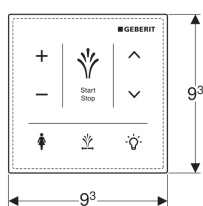

Wall-mounted control panel for Geberit AquaClean Sela

Example image

Application purposes

- For manual, wireless operation of the shower toilet functions
- For exposed installation
- For Geberit AquaClean Sela

Characteristics

- Capacitive user interface
- Surface made of glass
- Connection via bluetooth
- Power supply by battery
- Warning when the battery is low

Technical data

Battery type	CR2032 (3 V)
Service life, supplied battery	~ 2 years
Protection degree	IPX4
Relative humidity	10-100 %
Operating temperature	5-40 °C

Scope of delivery

- 3 lithium batteries, type CR 2032
- Fastening material

Art. no.	Surface / colour	
147.041.SI.1	glass / white	New